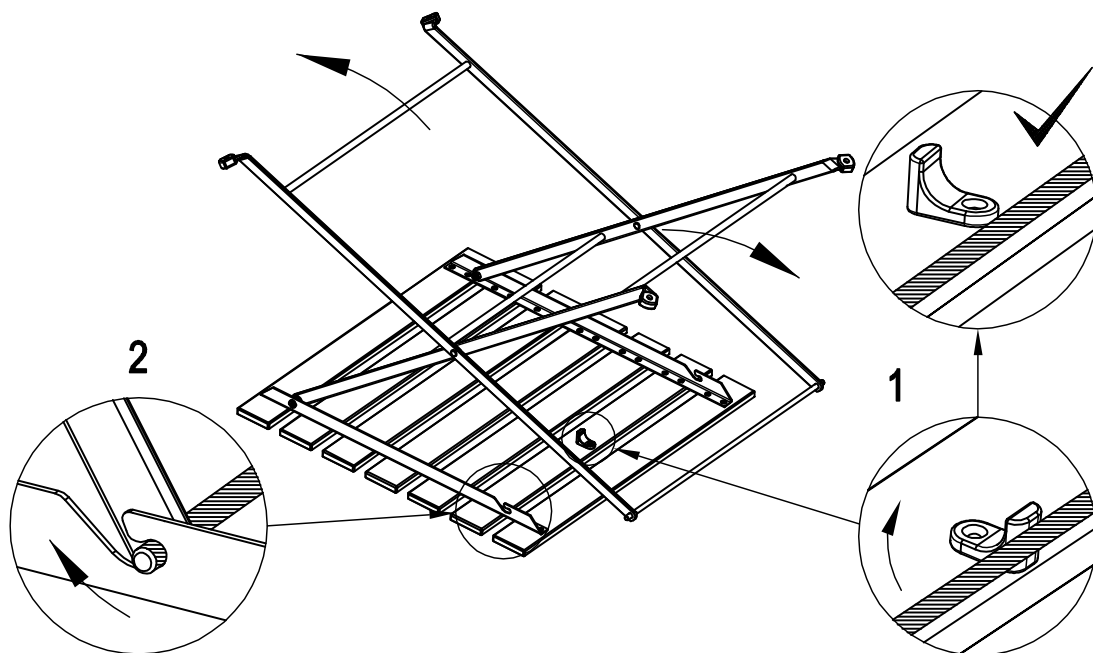

STEP 4

FOLD THE PRODUCT