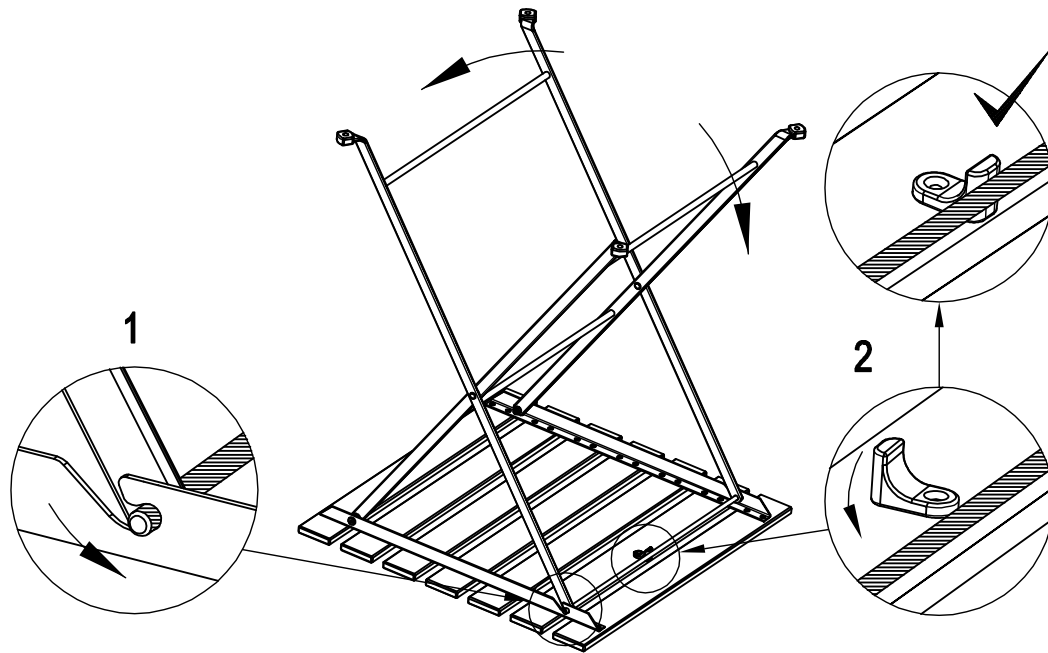

STEP 3

STEP 4

FOLD THE PRODUCT

IMPORTANT NOTE:

Do not tighten all screws/bolts until all completely assembled.
Thank you.