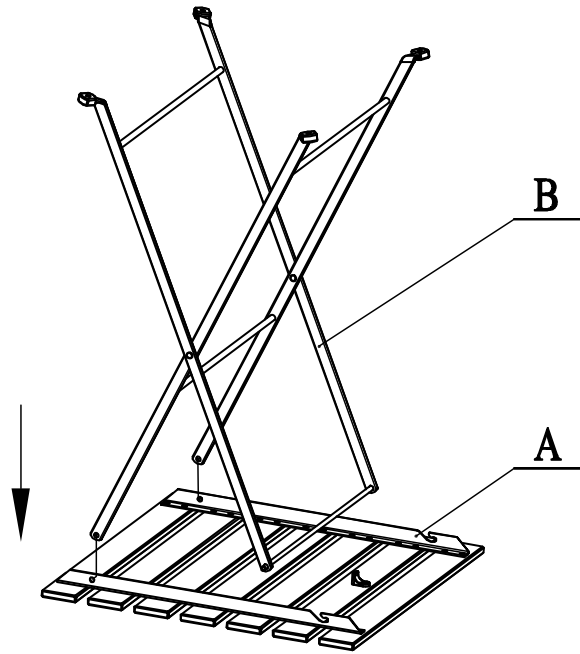

552598

MARSTRAND CAFE SET

ASSEMBLY INSTRUCTIONS

PARTS

Check that you've received
all parts listed below.

BOX: 1/1
552598

A x 1PC

B x 1PC

Hardware

HARDWARE

Check that you've received
all hardware listed below.

Hardware List

No.	OUTLOOK	DESC	QTY
①		M6x20 mm	2
②		Ø16x5 mm	2
③		Ø16x3 mm	2
④		M6 mm	2
⑤			1
⑥		◆ 4 mm	1

STEP 1

STEP 2

IMPORTANT NOTE: