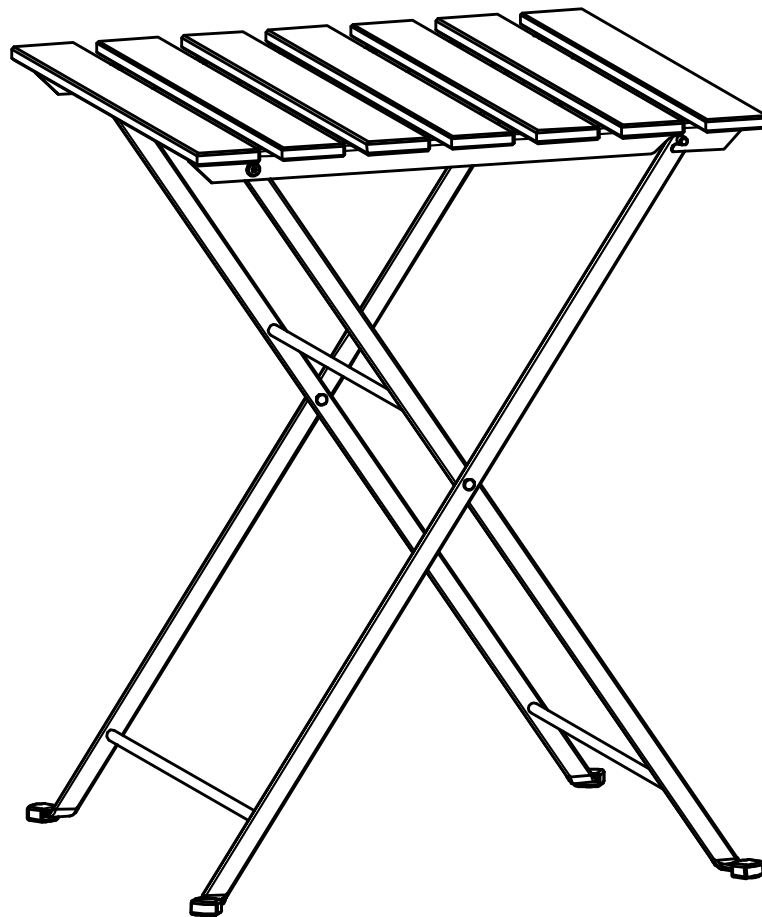

552598

MARSTRAND CAFE SET

ASSEMBLY INSTRUCTIONS

PARTS

Check that you've received
all parts listed below.

BOX: 1/1
552598

A x 1PC

B x 1PC

Hardware

HARDWARE

Check that you've received
all hardware listed below.

Hardware List

No.	OUTLOOK	DESC	QTY
①		M6x20 mm	2
②		Ø16x5 mm	2
③		Ø16x3 mm	2
④		M6 mm	2
⑤			1
⑥		◆ 4 mm	1

STEP 1

STEP 2

IMPORTANT NOTE: