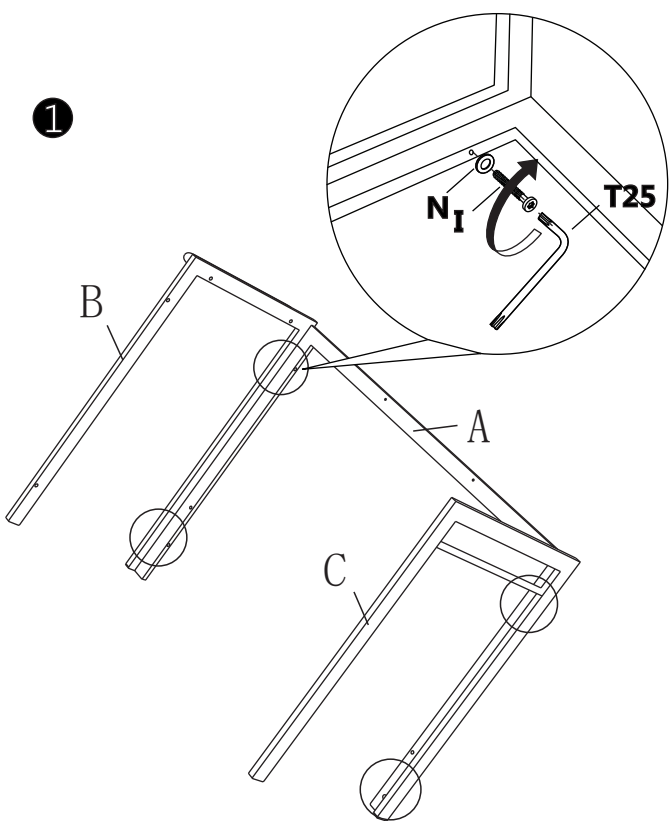

PLANTAGEN®

Rimini

Serveringstralle / Serveringsvagn /
Tarjoiluvaunu / Serving Trolley

A		2
B		1
C		1
D		1
E		1
F		2
G		4
H	 M8X55mm	2

I	 M6X48mm	8
J	 M6X32mm	4
K	 M6X25mm	4
L	 M6X15mm	4
M	 M8	2
N	 ø6mm	20
O		1
P		1
Q	 ø6mm	8
R		5