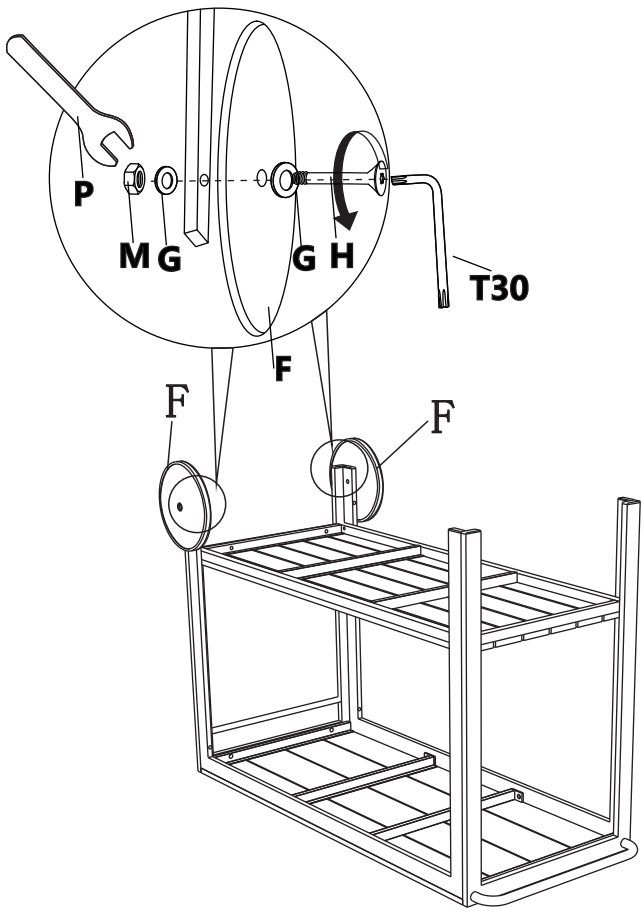

PLANTAGEN®

Rimini

Serveringstralle / Serveringsvagn /
Tarjoiluvaunu / Serving Trolley

A		2
B		1
C		1
D		1
E		1
F		2
G		4
H	 M8X55mm	2

I	 M6X48mm	8
J	 M6X32mm	4
K	 M6X25mm	4
L	 M6X15mm	4
M	 M8	2
N	 ø6mm	20
O		1
P		1
Q	 ø6mm	8
R		5

3

4

5

6

7