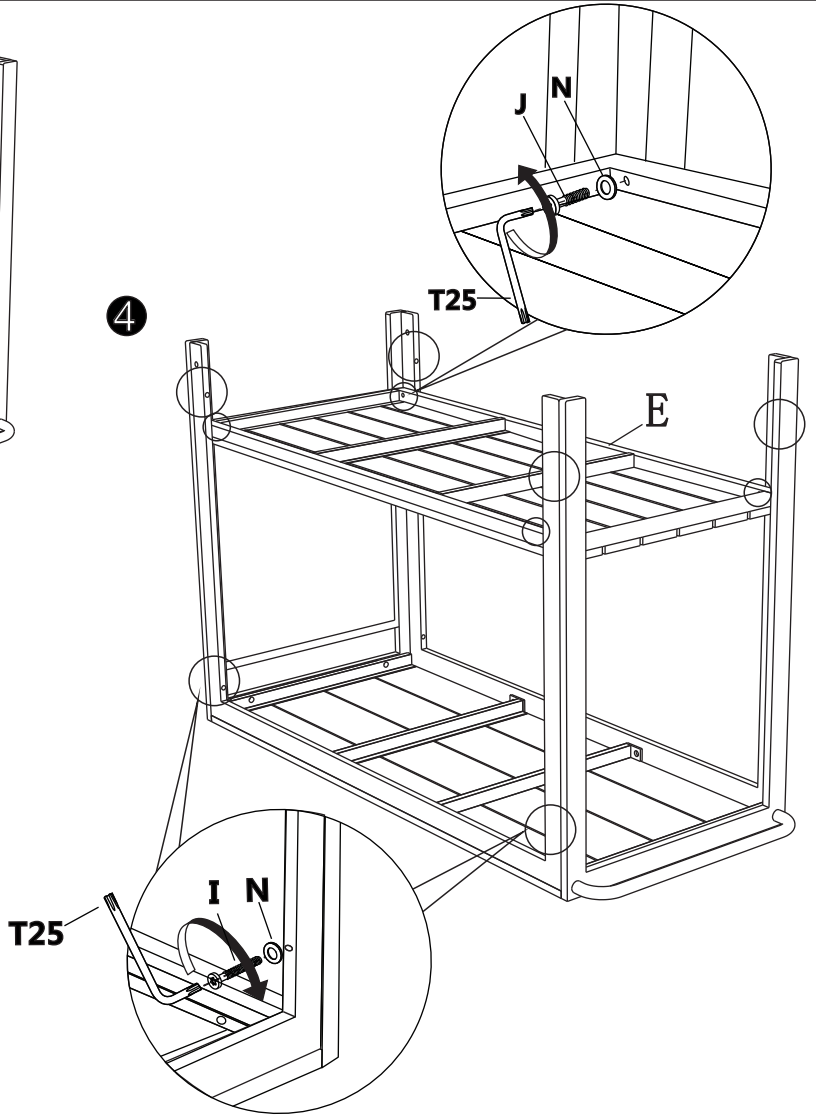

PLANTAGEN®

Rimini

Serveringstralle / Serveringsvagn /
Tarjoiluvaunu / Serving Trolley

A		2
B		1
C		1
D		1
E		1
F		2
G		4
H	 M8X55mm	2

I	 M6X48mm	8
J	 M6X32mm	4
K	 M6X25mm	4
L	 M6X15mm	4
M	 M8	2
N	 ø6mm	20
O		1
P		1
Q	 ø6mm	8
R		5

3

4

5

6

7