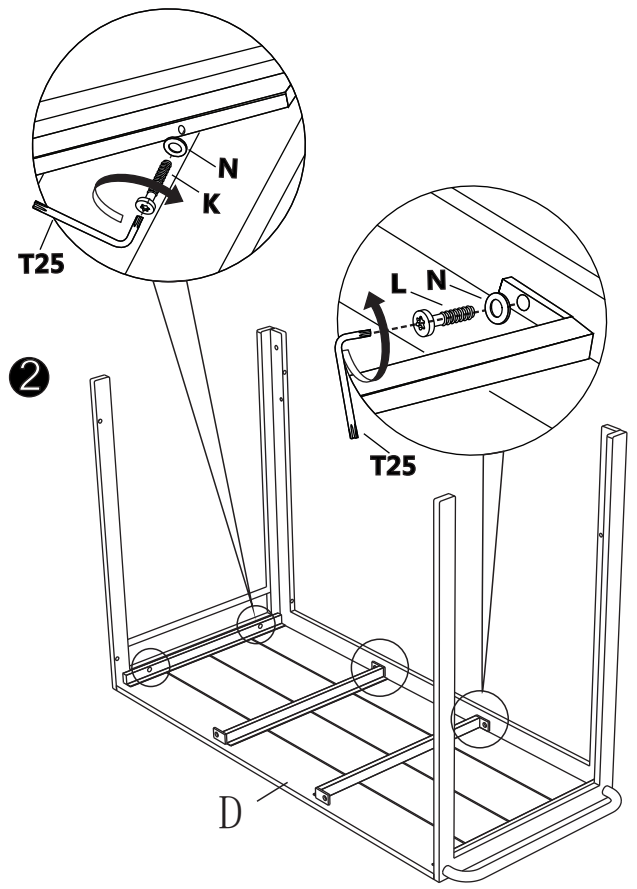

PLANTAGEN®

Rimini

Serveringstralle / Serveringsvagn /
Tarjoiluvaunu / Serving Trolley

A		2
B		1
C		1
D		1
E		1
F		2
G		4
H	 M8X55mm	2

I	 M6X48mm	8
J	 M6X32mm	4
K	 M6X25mm	4
L	 M6X15mm	4
M	 M8	2
N	 ø6mm	20
O		1
P		1
Q	 ø6mm	8
R		5

3

4

5

6

7