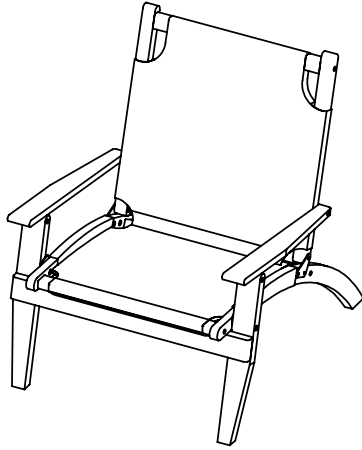

PLANTAGEN®

ALLOS

Loungesett/Lounge set/Lounge-setti/Lounge set

PLANTAGEN®

ALLOS

Loungesett/Lounge set/Lounge-setti/Lounge set

A 1 PC

B 1 PC

C 2 PCS

Ø 8x90 (mm)

D 2 PCS

Ø 8x80 (mm)

E 2 PCS

Ø 20xH 1 (mm)

F 1 PC

M 4 (mm)